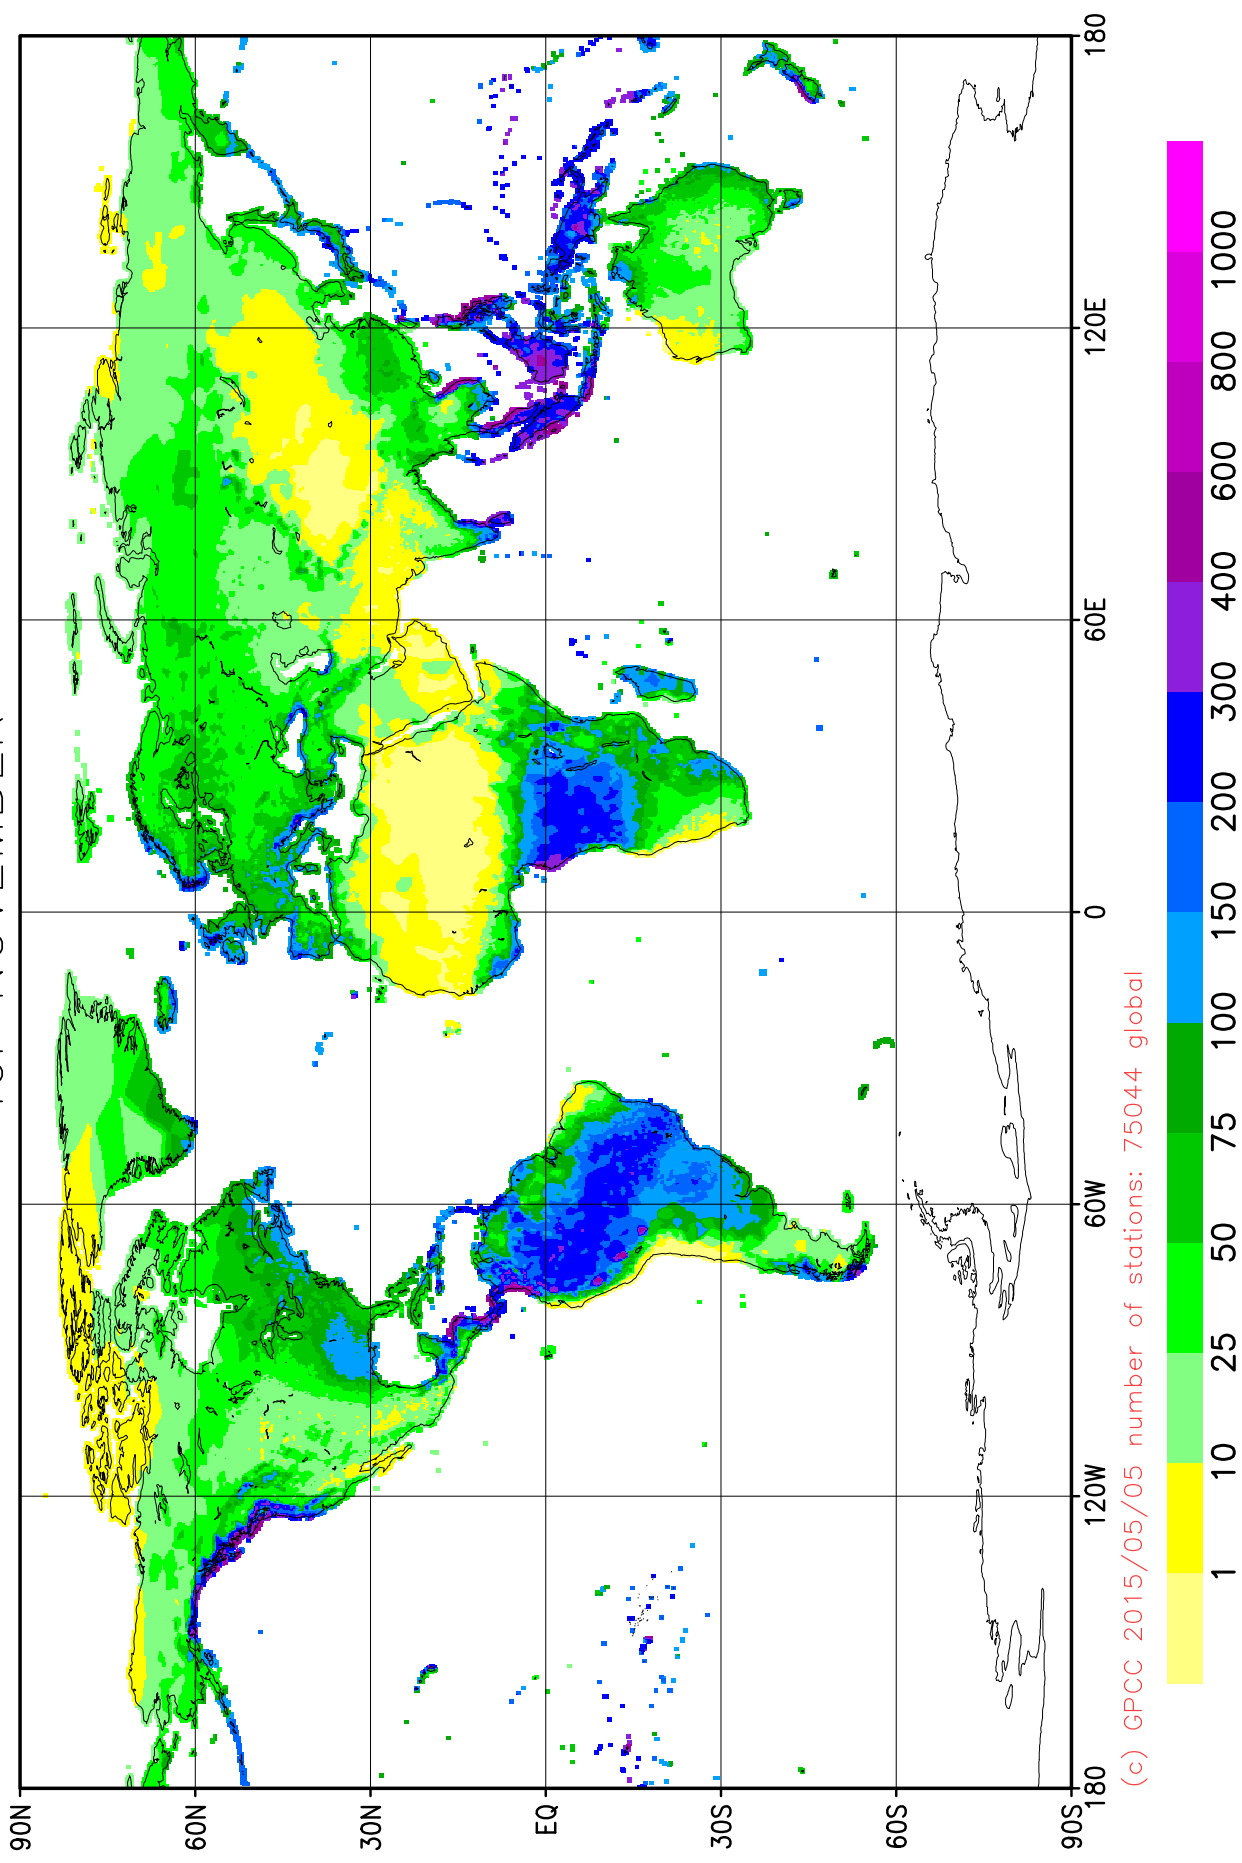

GPCC Precipitation Normals in mm/month
per 0.25 degree grid
for NOVEMBER

(c) GPCC 2015/05/05 number of stations: 75044 global