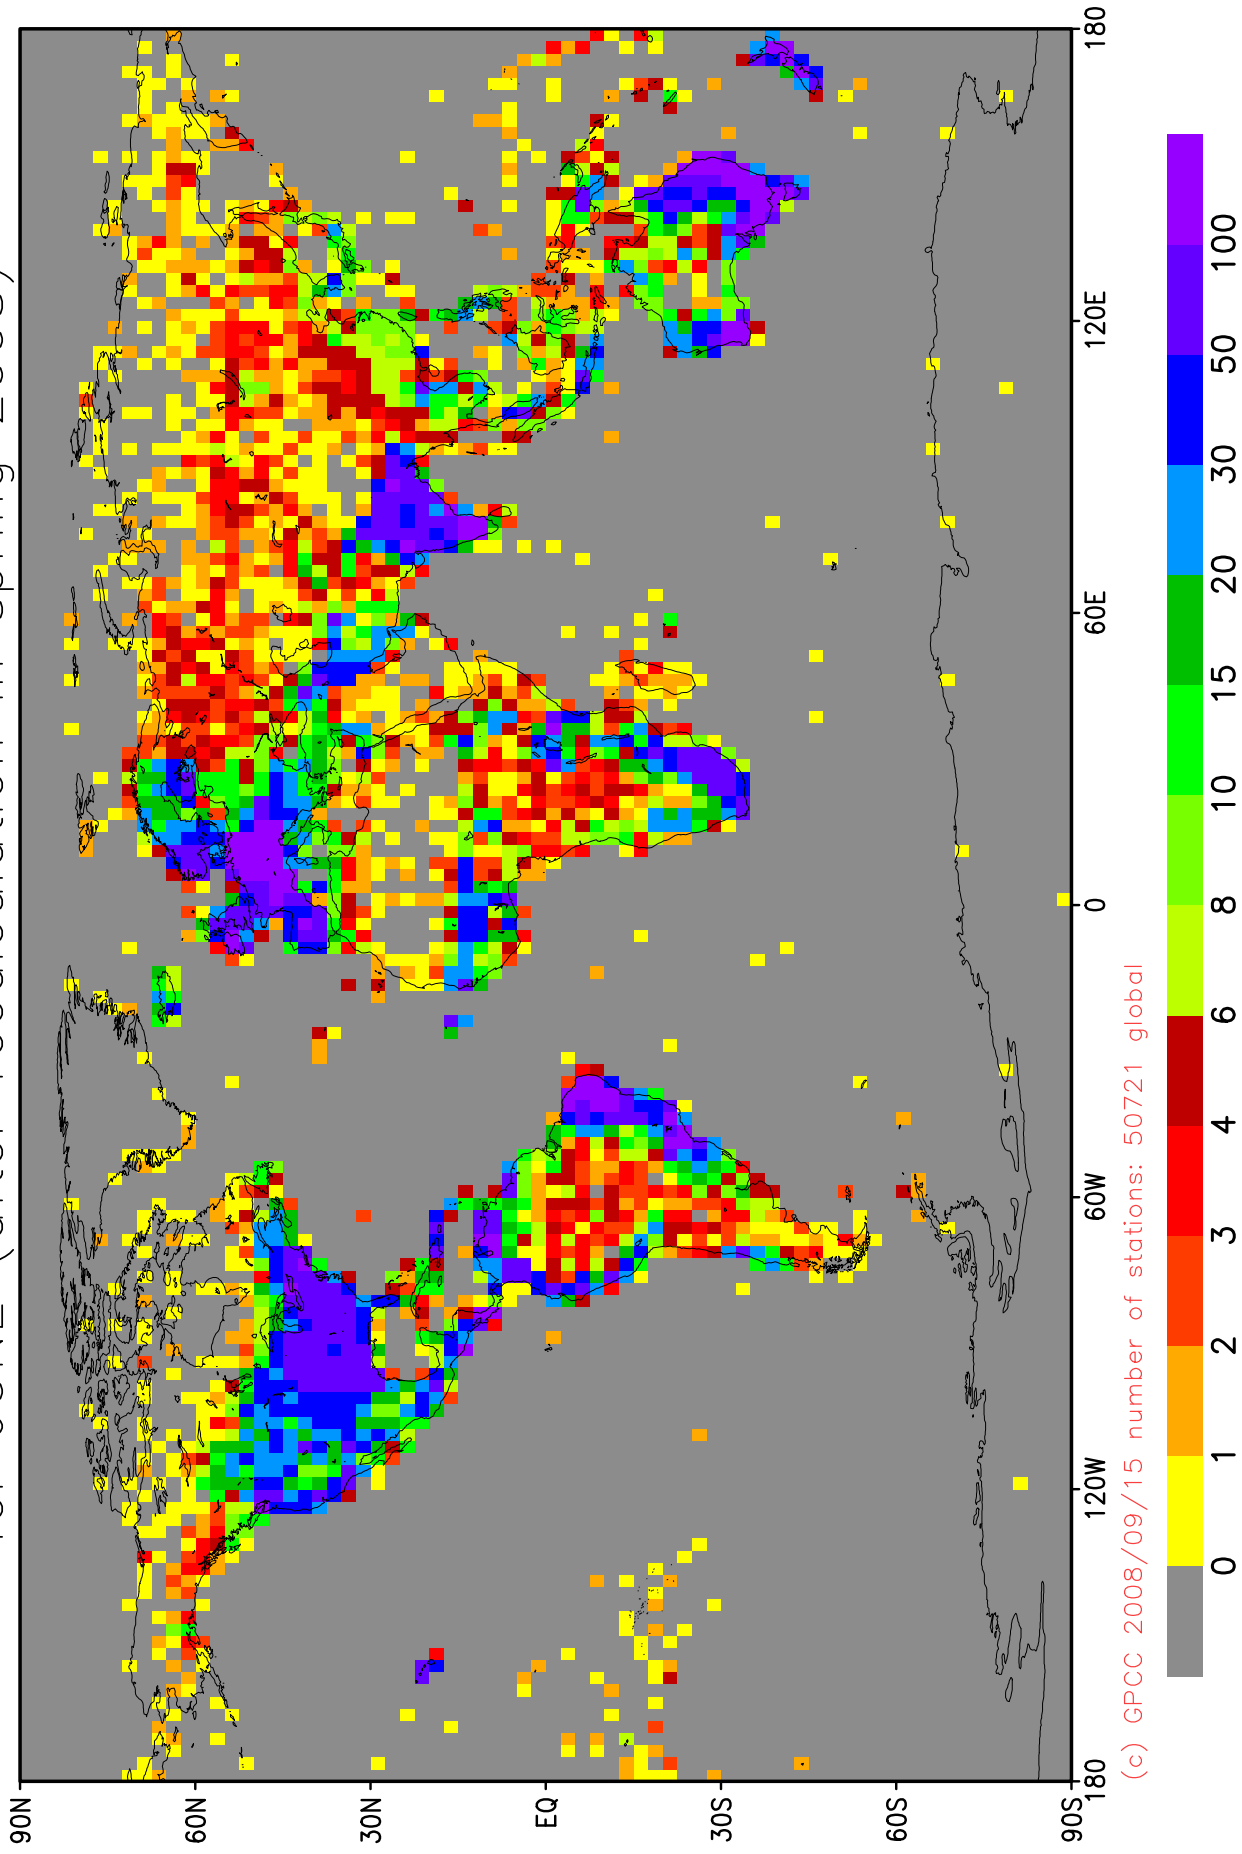

GPCC Precipitation Normals
number of stations per 2.5 degree grid
for JUNE (after recalculation in spring 2008)

(c) GPCC 2008/09/15 number of stations: 50721 global