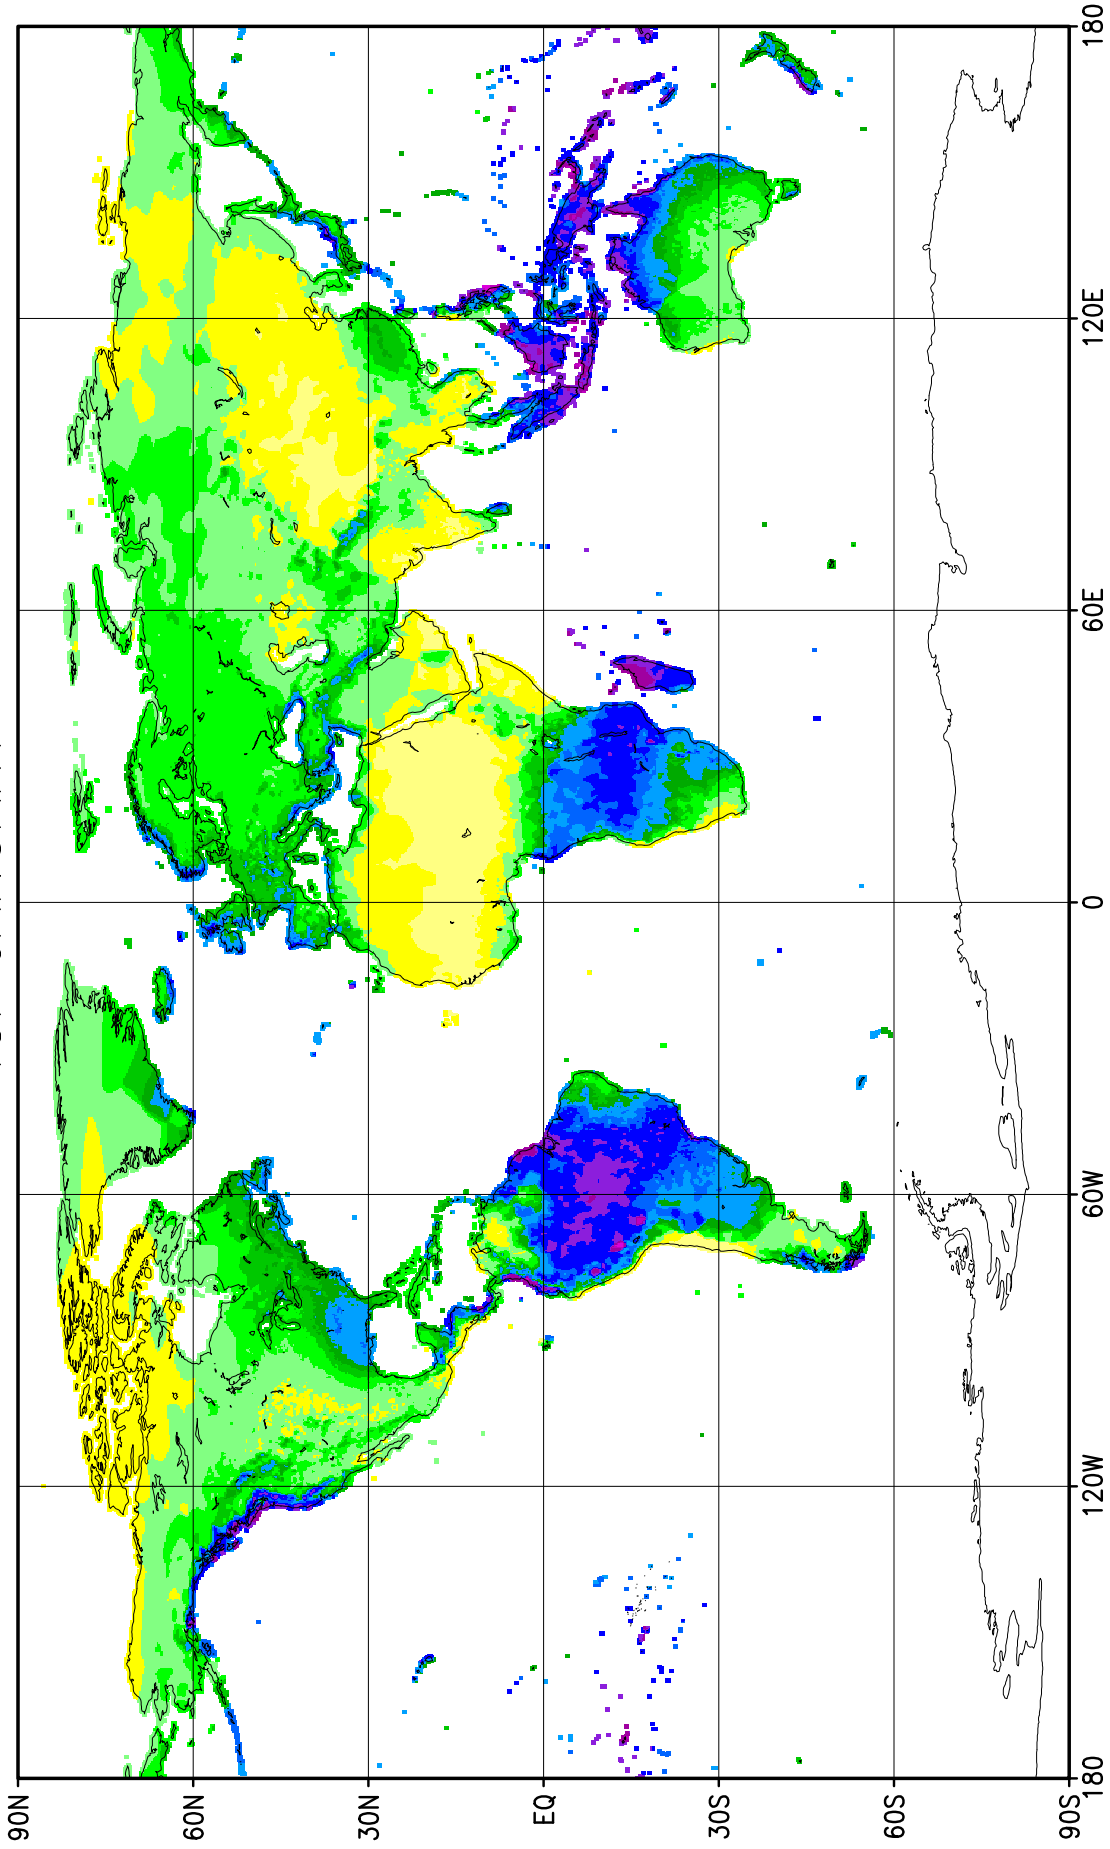

GPCC Precipitation Normals in mm/month (Version 2022)  
per 0.25 degree grid  
for JANUARY

(c) GPCC 2022/05/11 number of stations: 86056 global