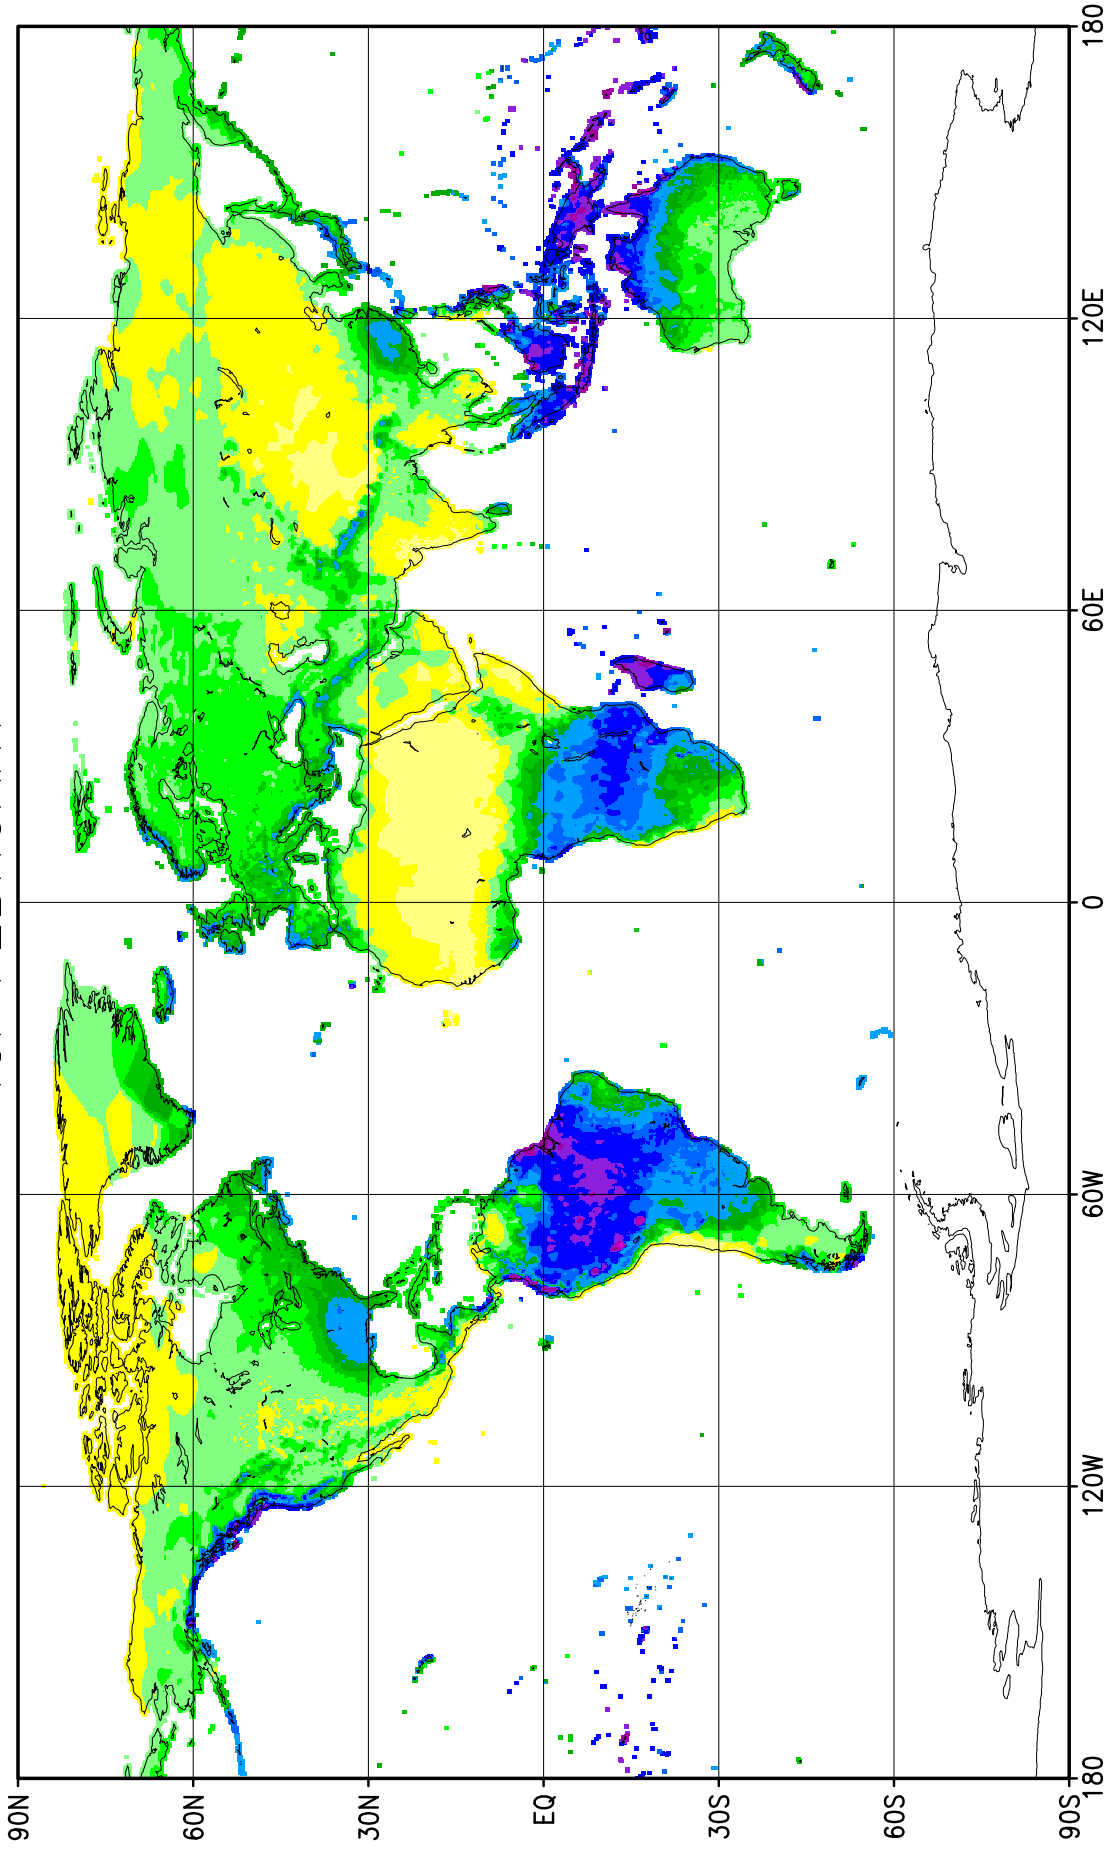

GPCC Precipitation Normals in mm/month (Version 2022)
per 0.25 degree grid
for FEBRUARY

(c) GPCC 2022/05/11 number of stations: 86058 global