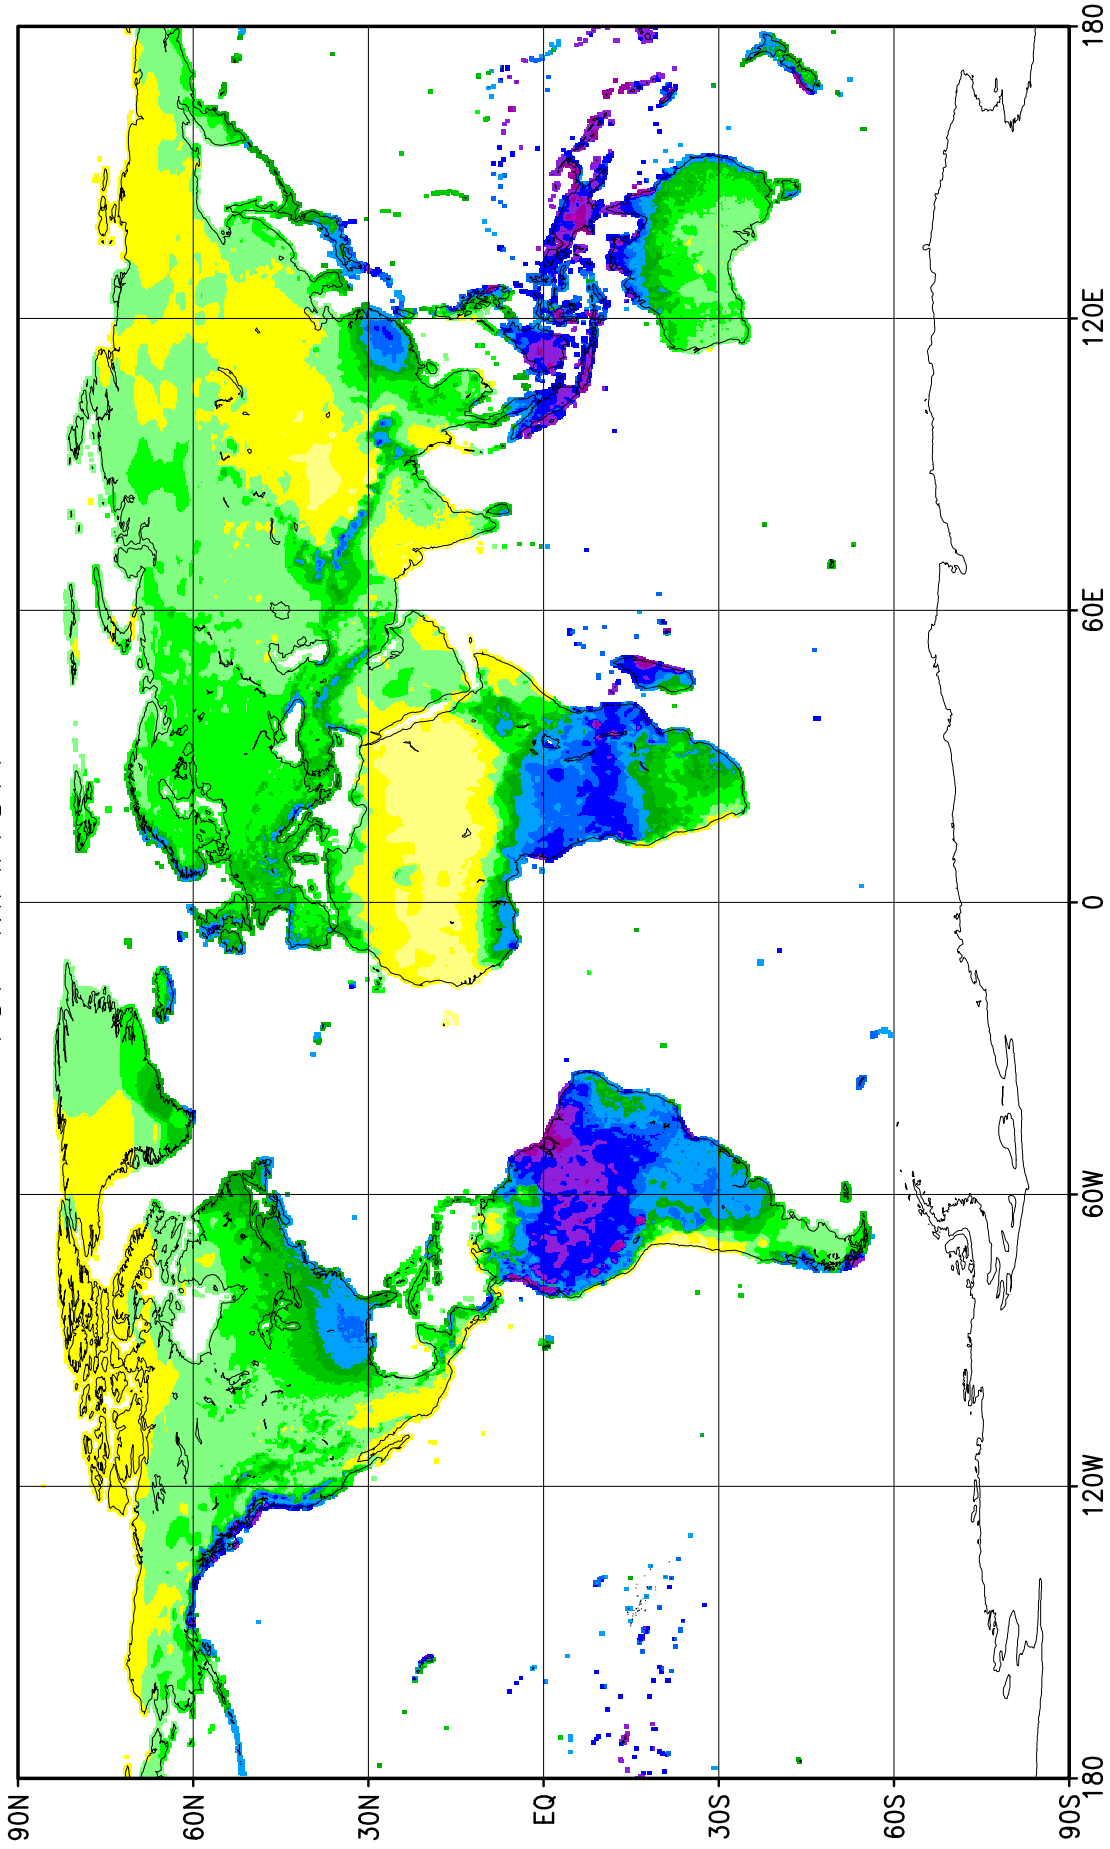

GPCC Precipitation Normals in mm/month (Version 2022)
per 0.25 degree grid
for MARCH

(c) GPCC 2022/05/11 number of stations: 86058 global