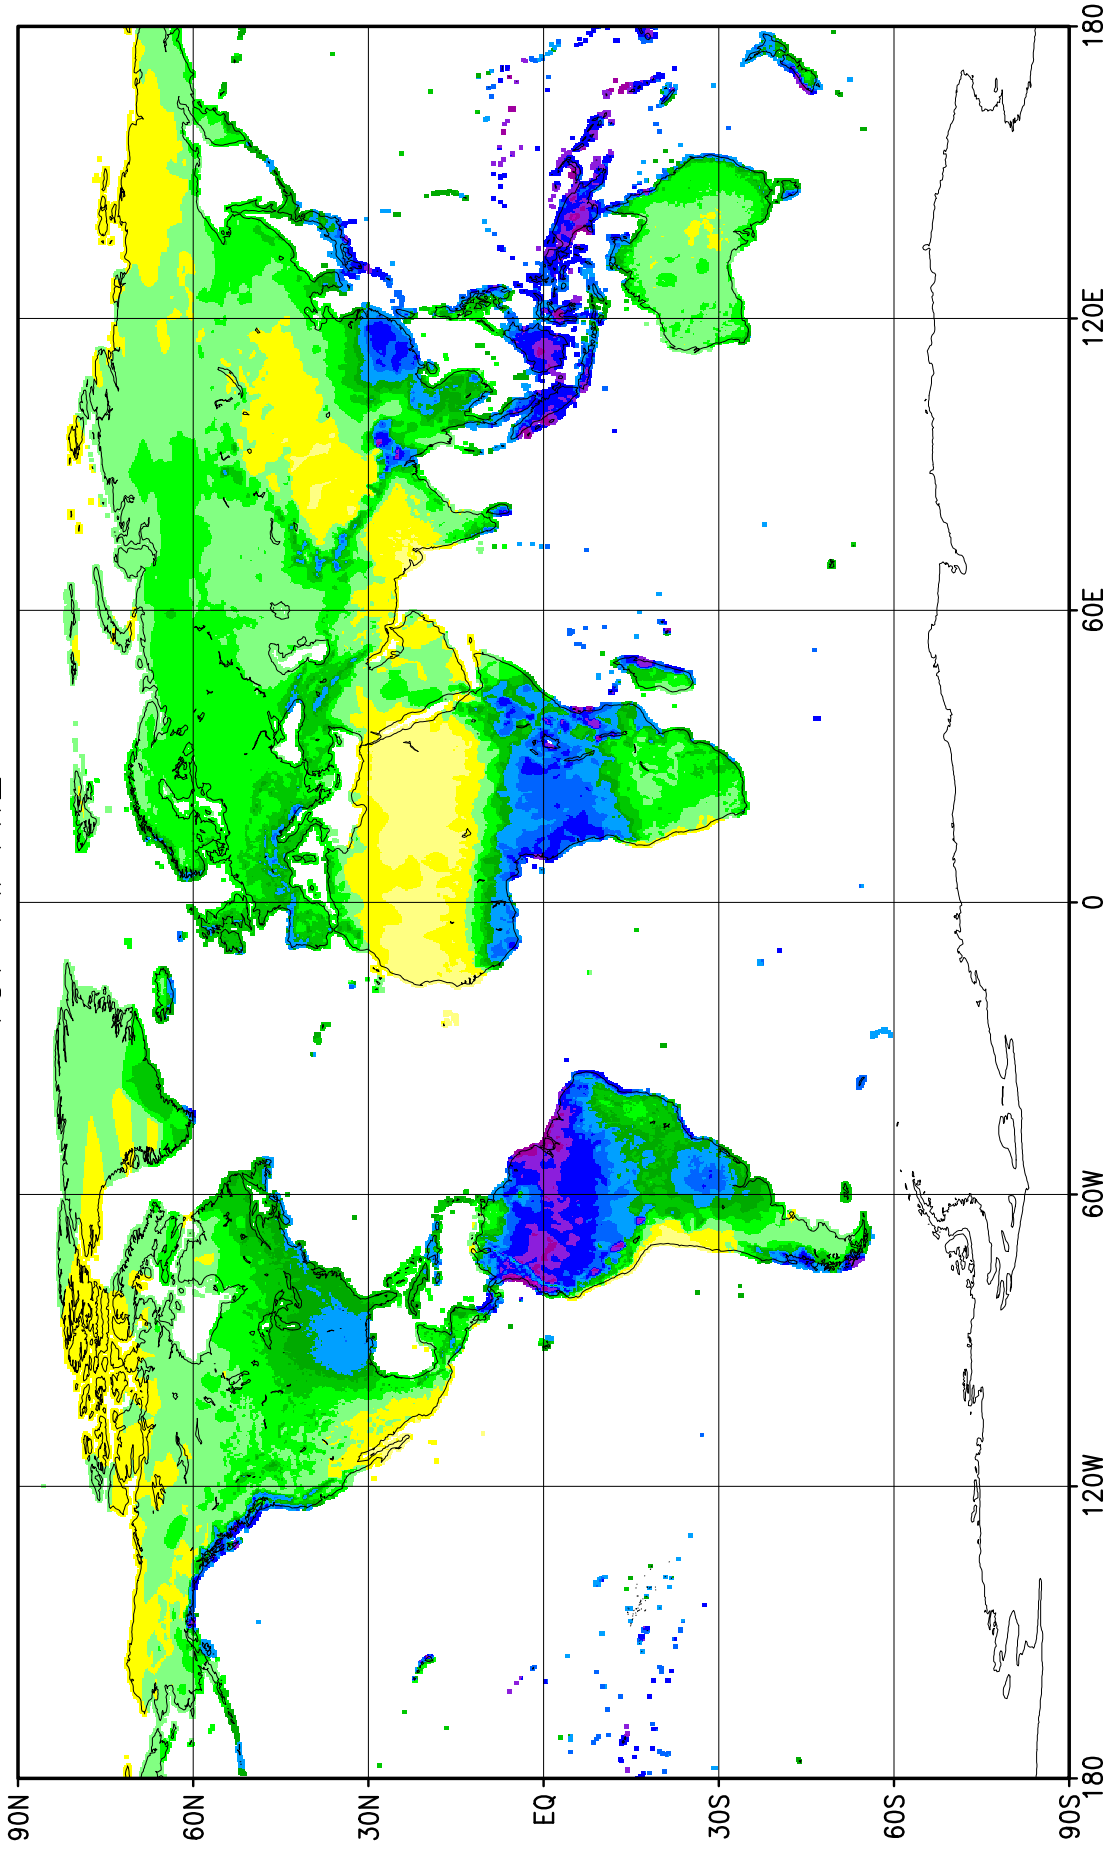

GPCC Precipitation Normals in mm/month (Version 2022)  
per 0.25 degree grid  
for APRIL

(c) GPCC 2022/05/11 number of stations: 86063 global