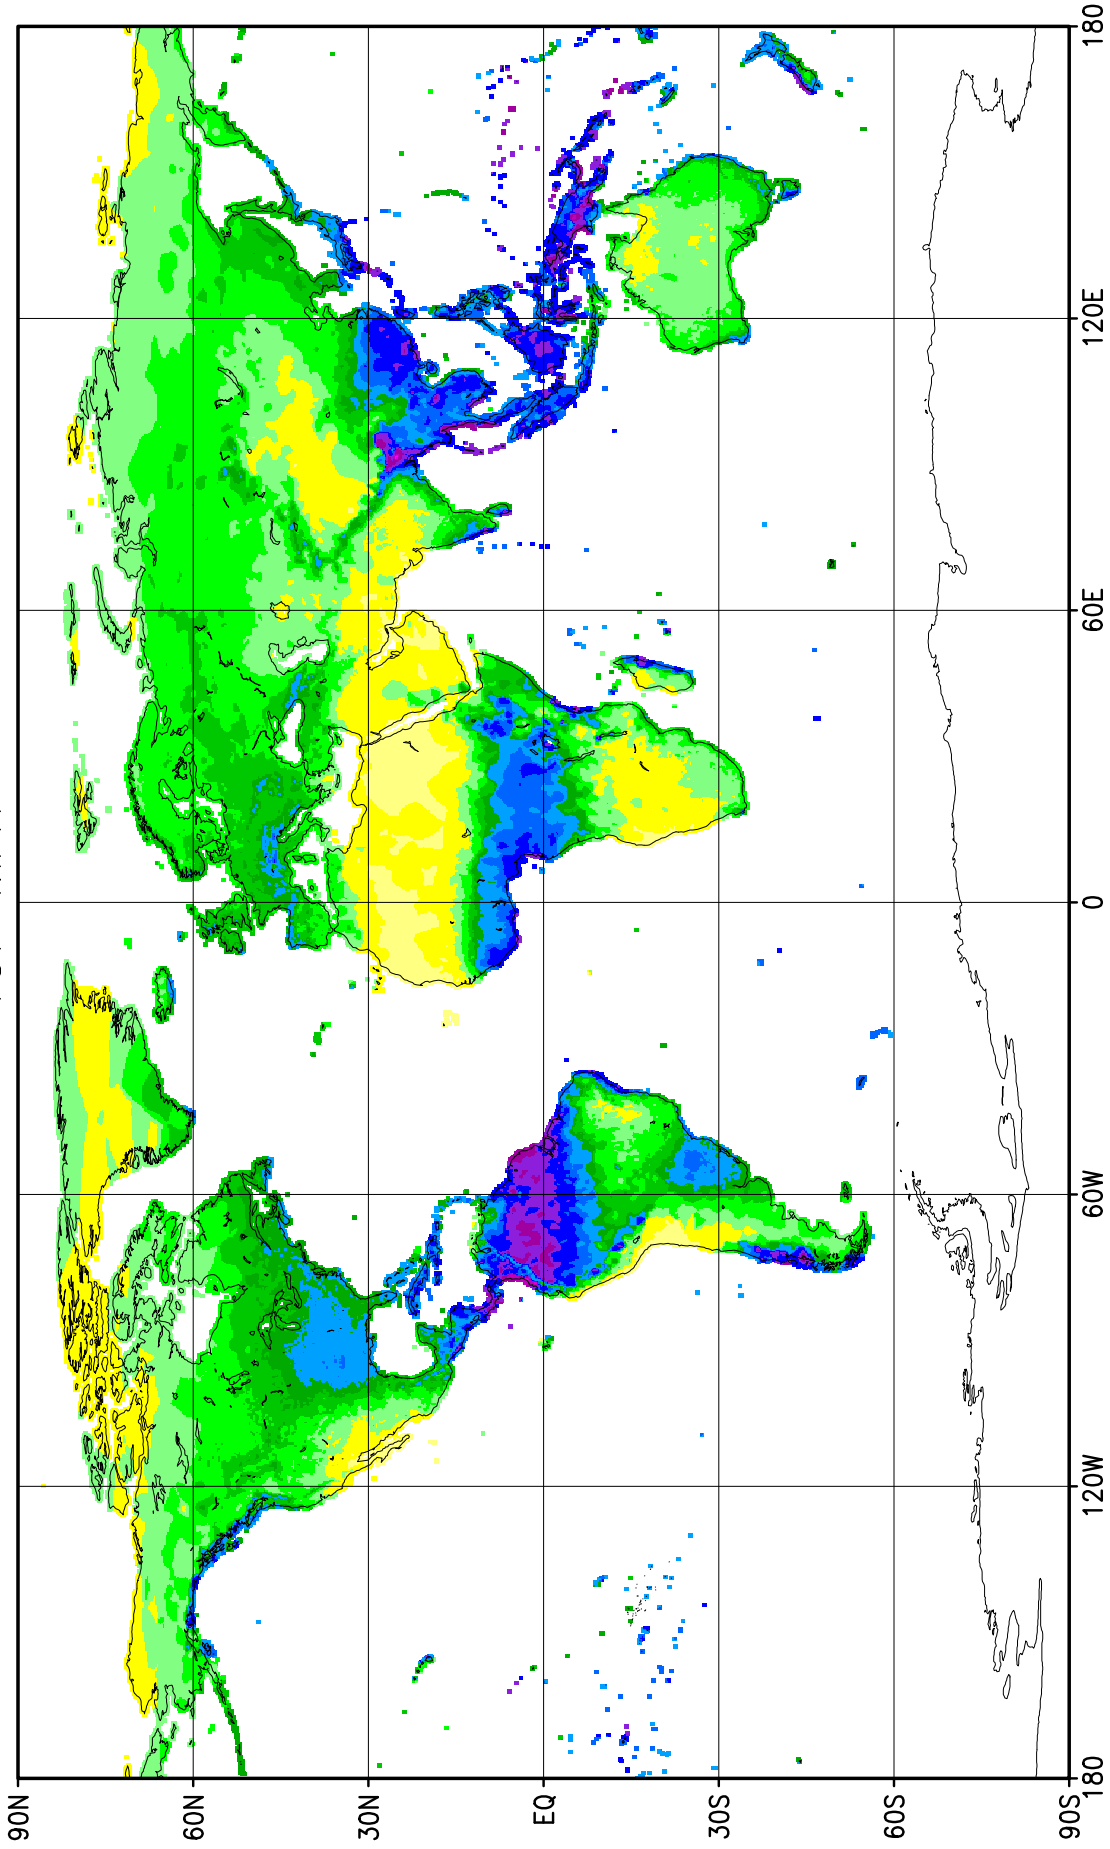

GPCC Precipitation Normals in mm/month (Version 2022)  
per 0.25 degree grid  
for MAY

(c) GPCC 2022/05/11 number of stations: 86149 global