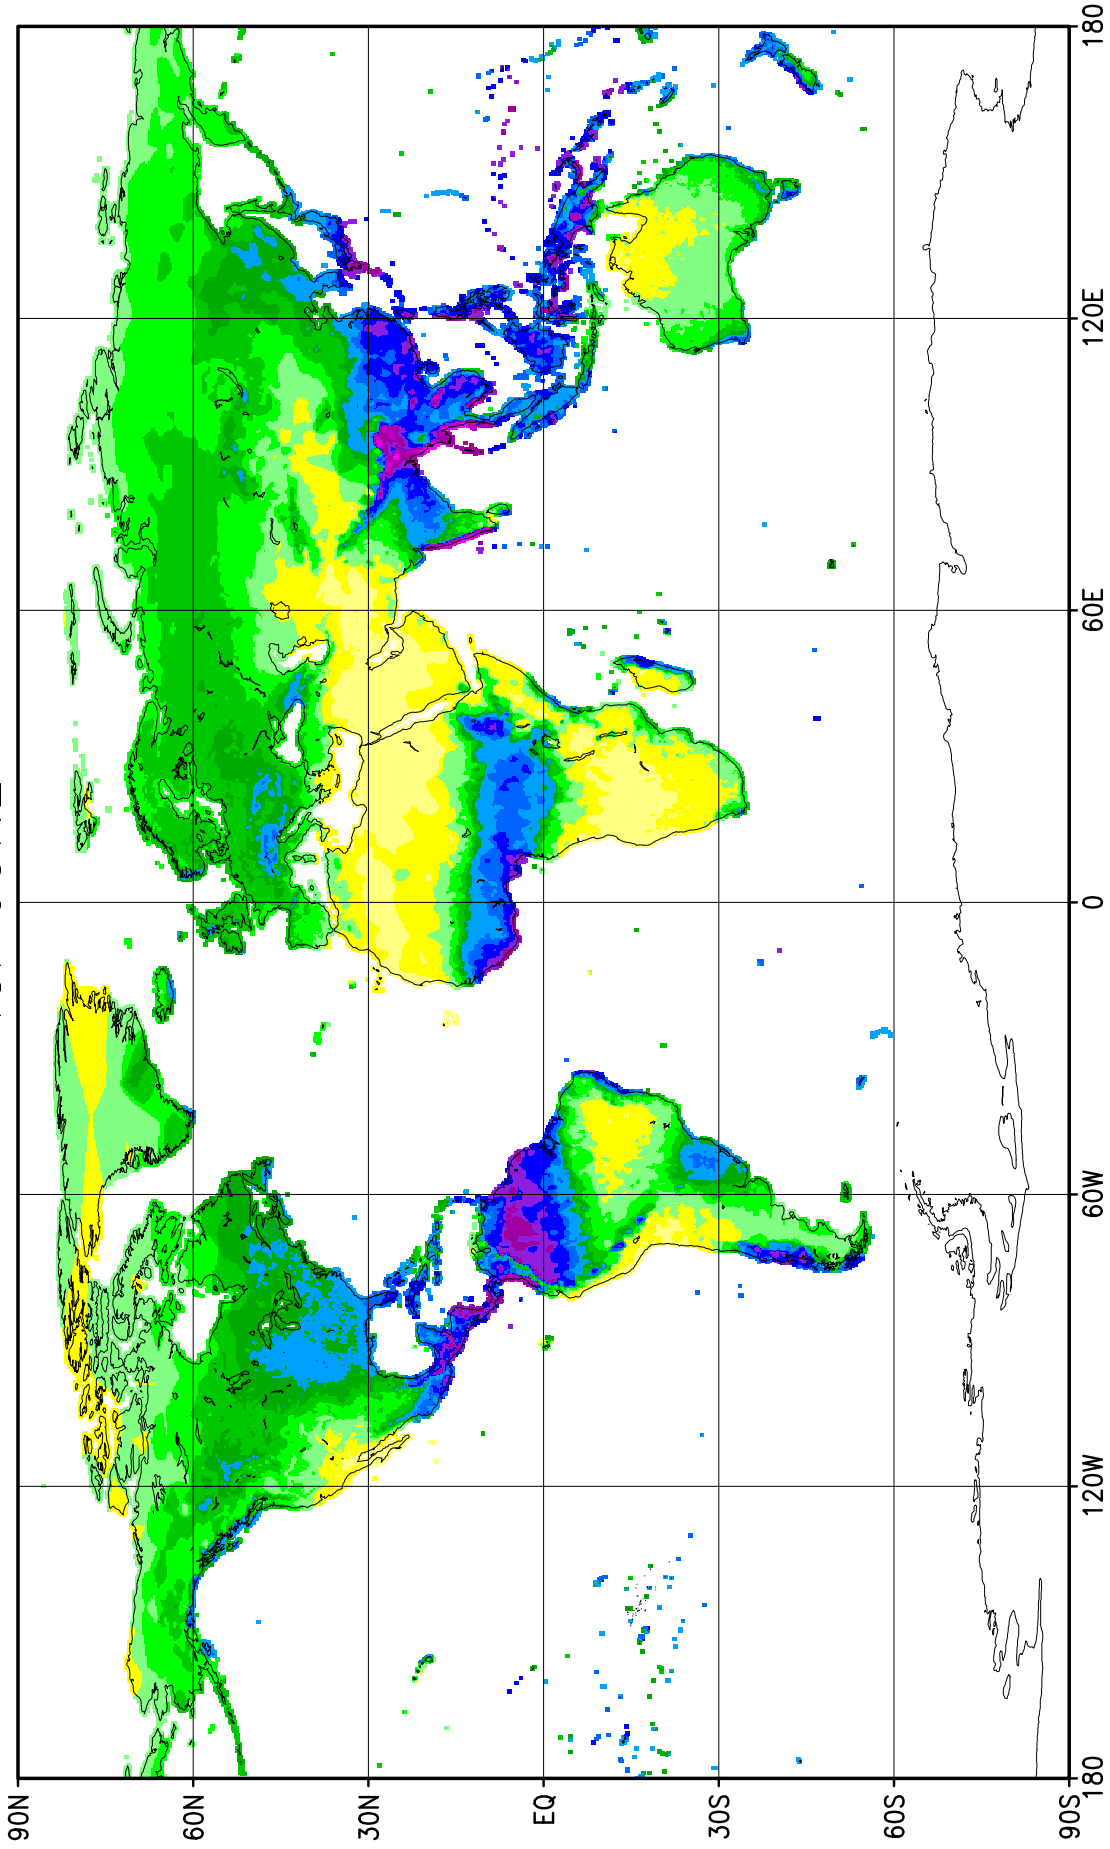

GPCC Precipitation Normals in mm/month (Version 2022)  
per 0.25 degree grid  
for JUNE

(c) GPCC 2022/05/11 number of stations: 86181 global