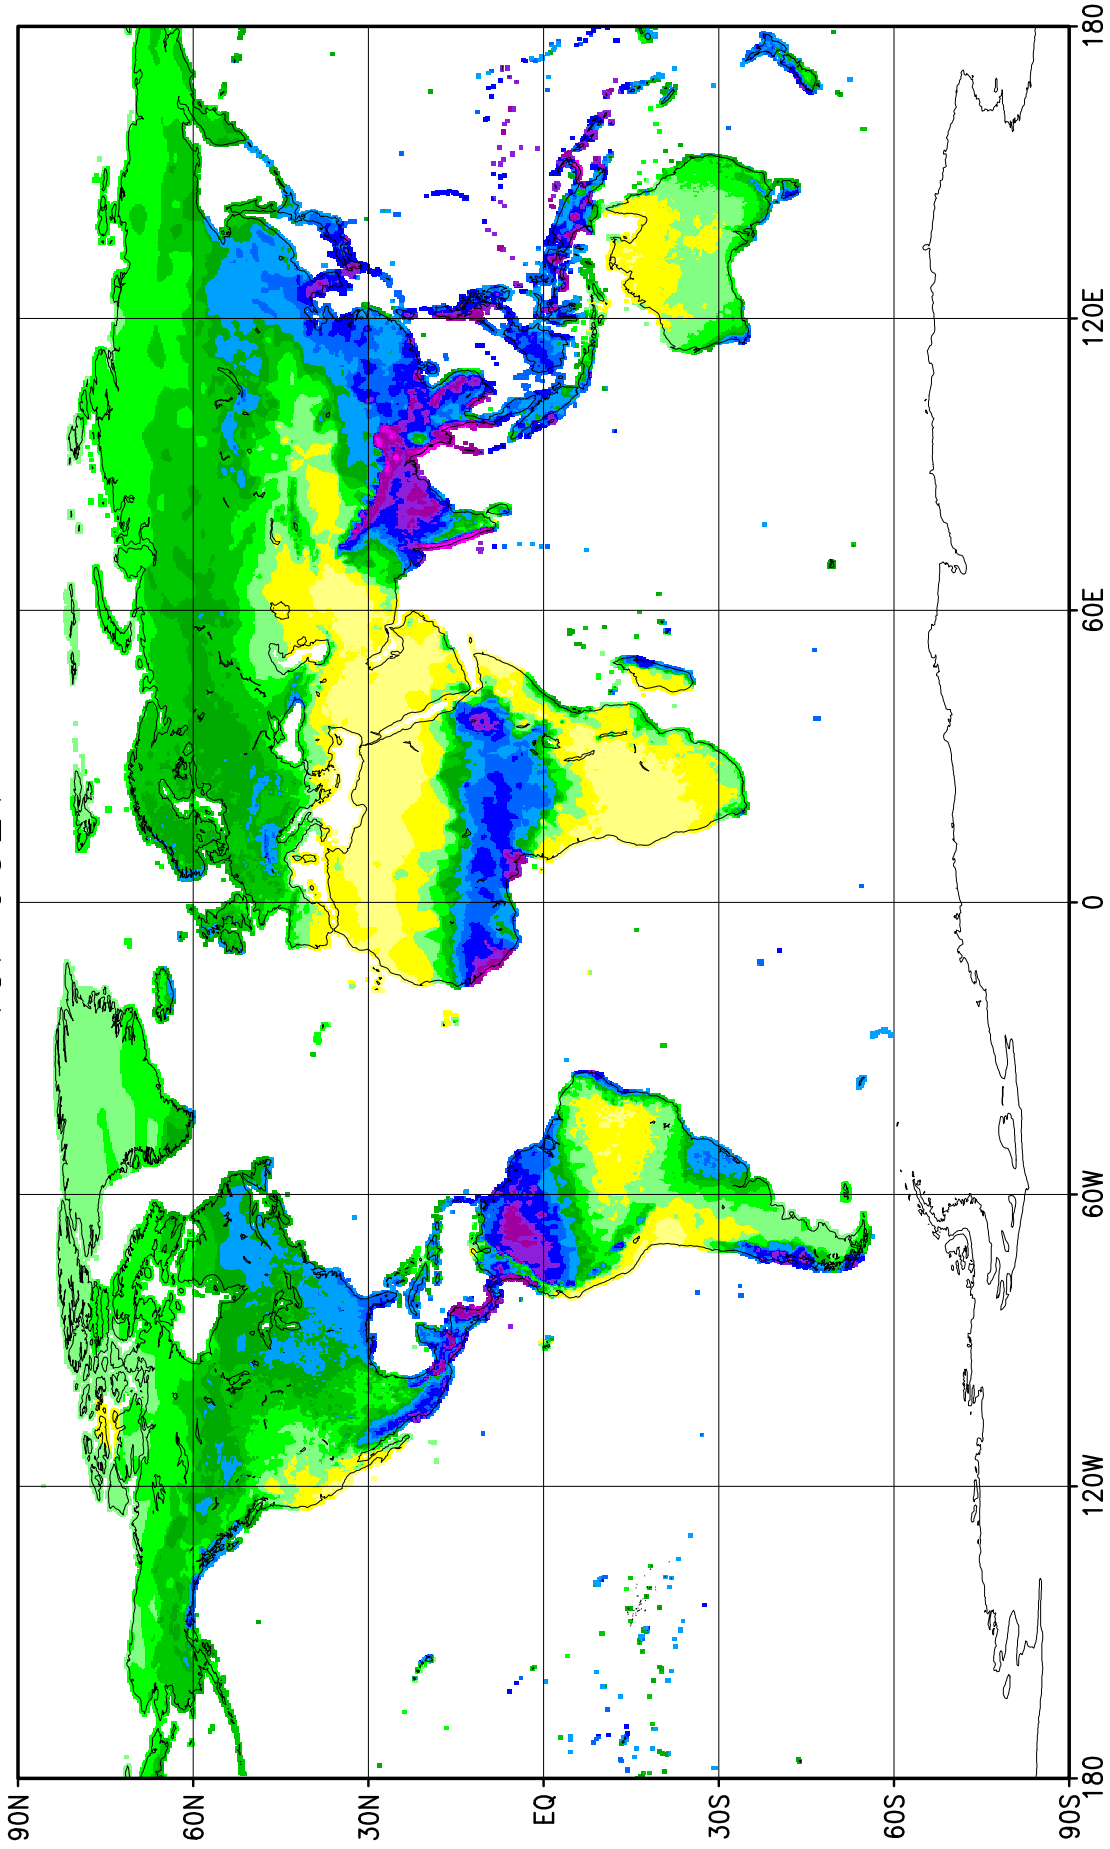

GPCC Precipitation Normals in mm/month (Version 2022)
per 0.25 degree grid
for JULY

(c) GPCC 2022/05/11 number of stations: 86174 global