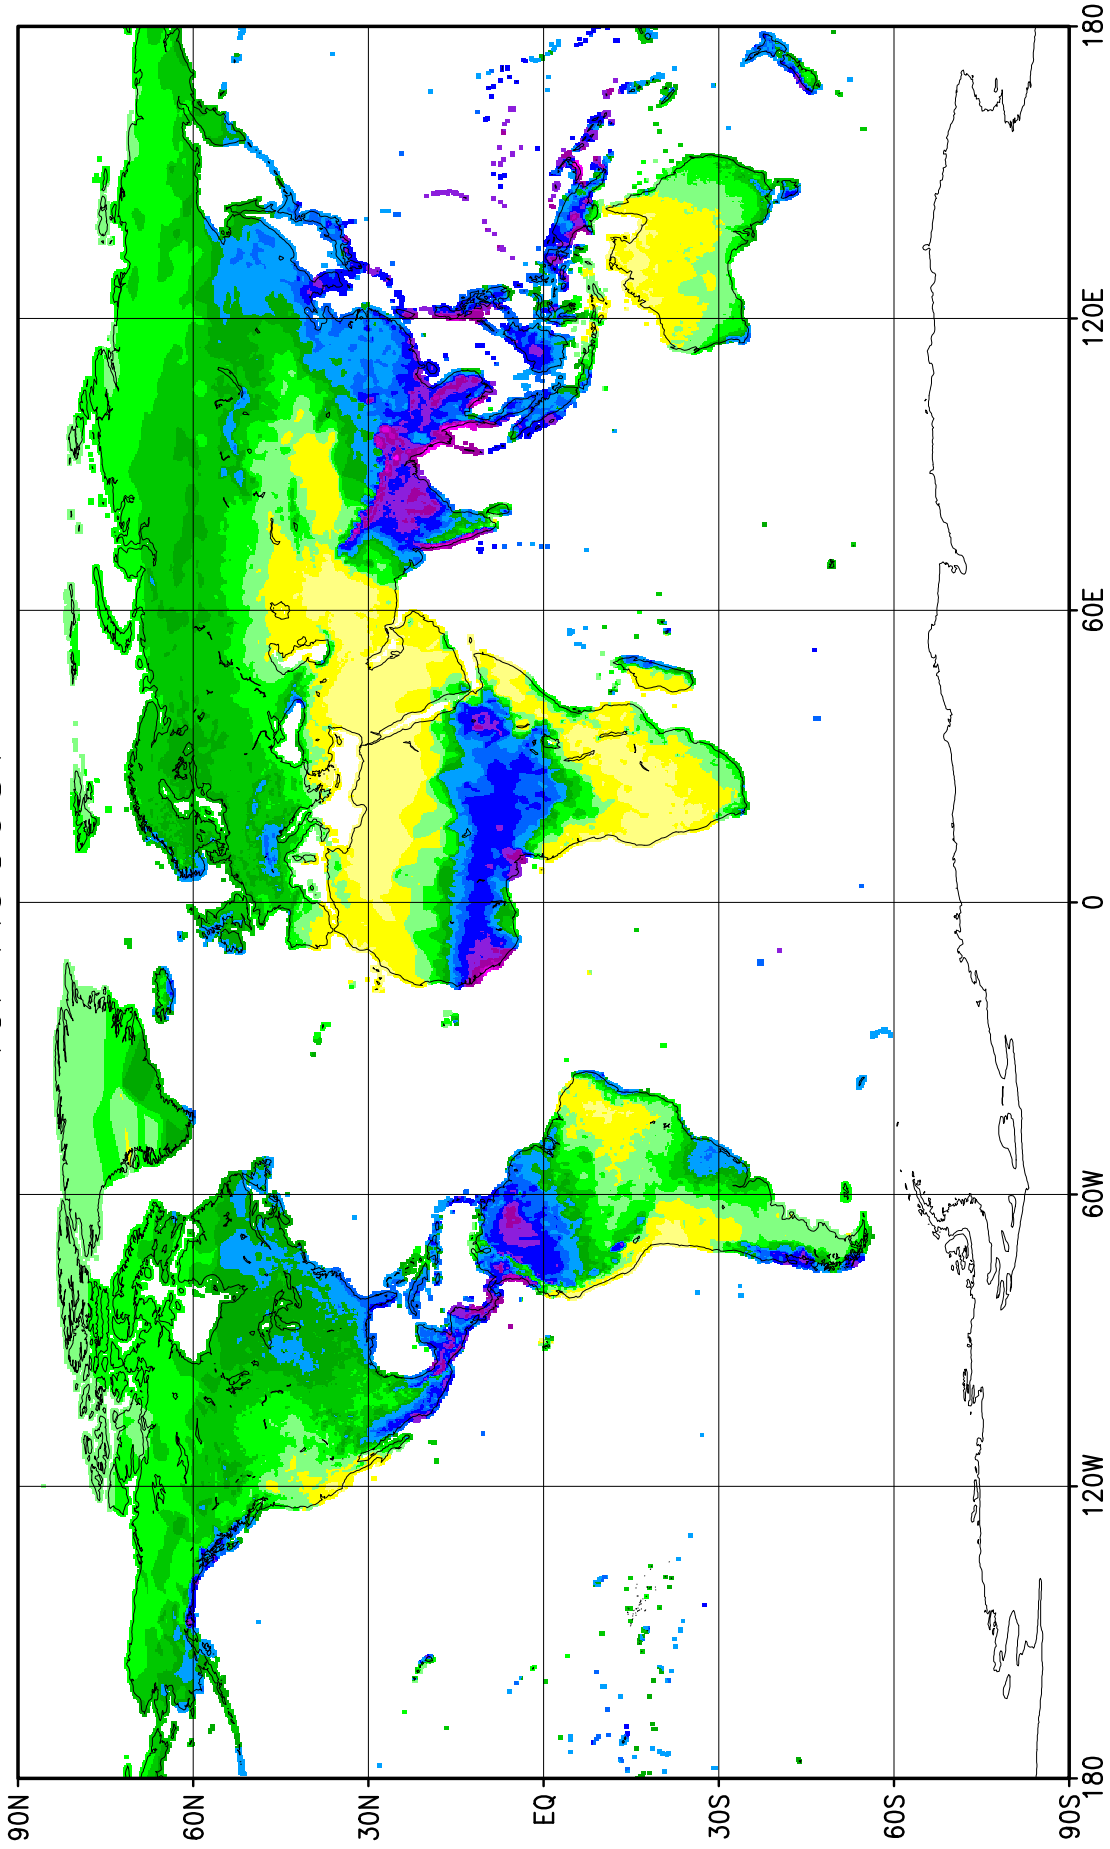

GPCC Precipitation Normals in mm/month (Version 2022)  
per 0.25 degree grid  
for AUGUST

(c) GPCC 2022/05/11 number of stations: 86159 global