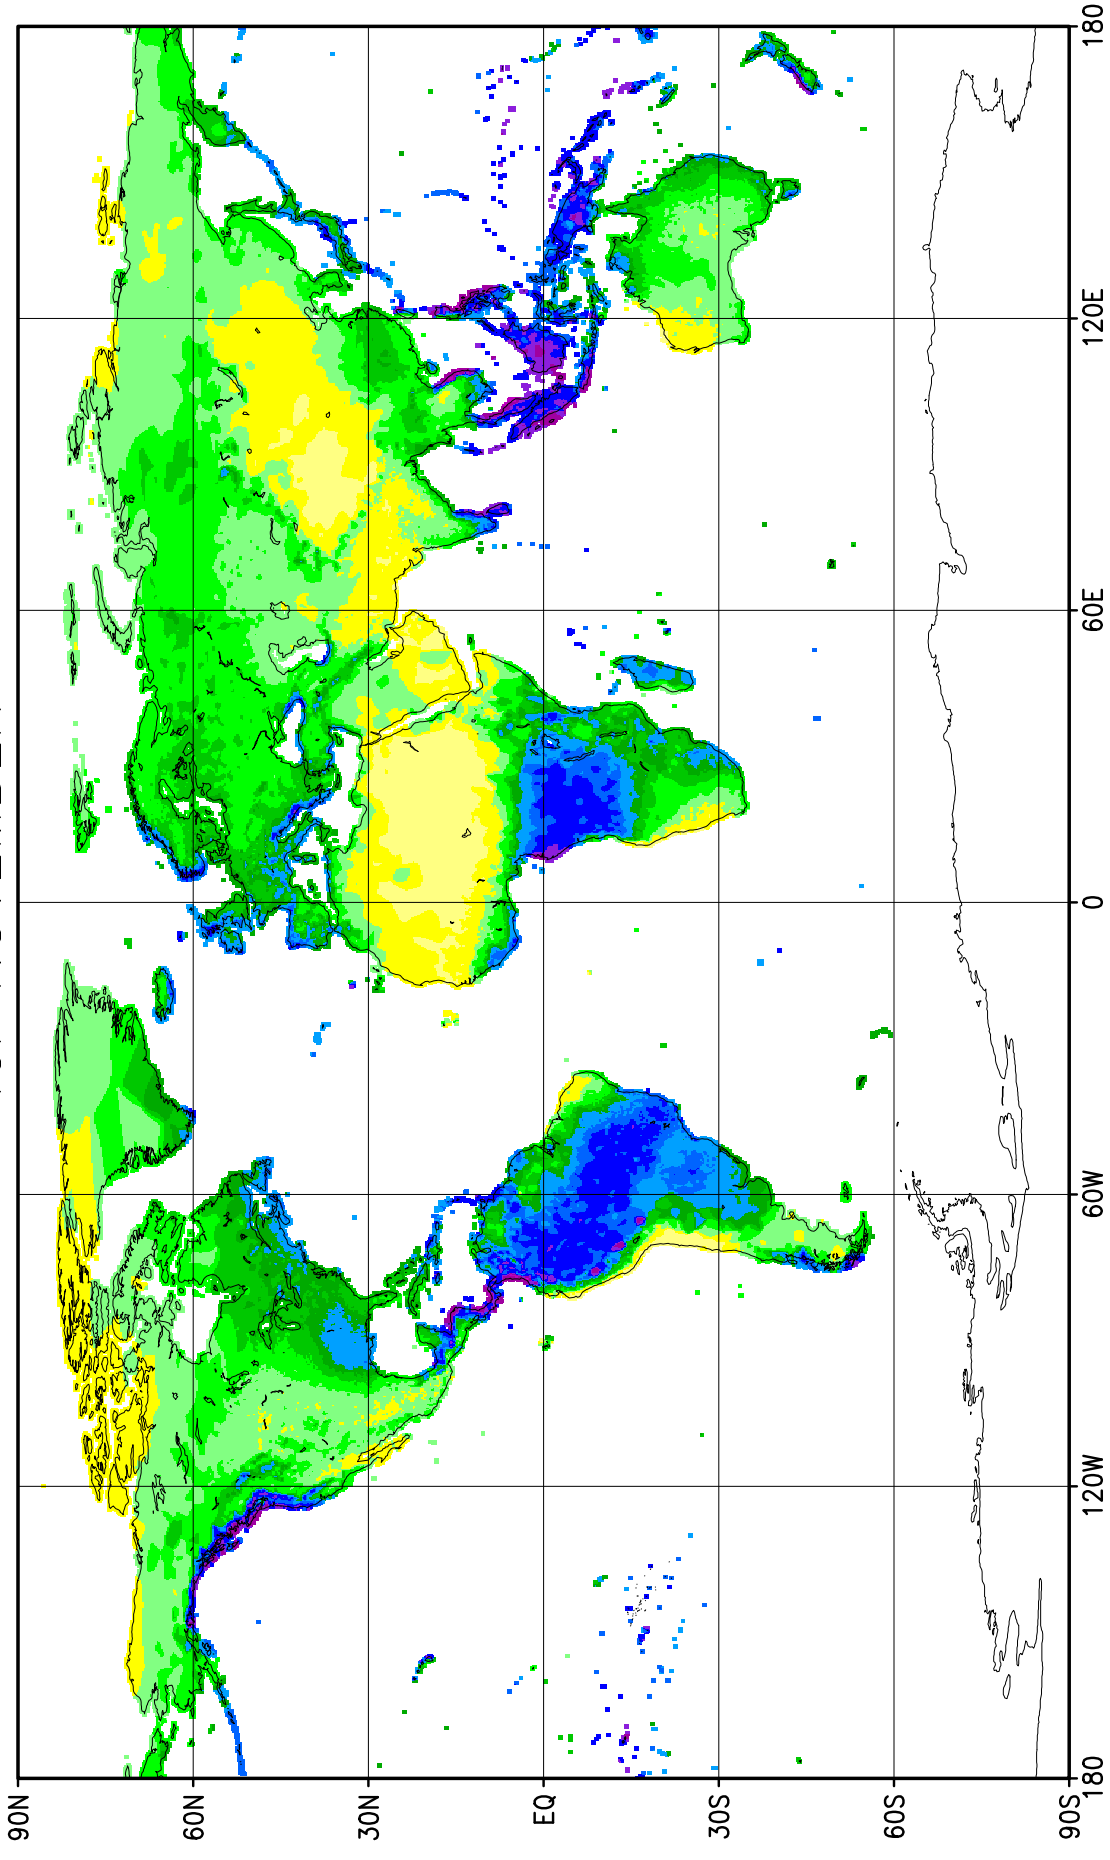

GPCC Precipitation Normals in mm/month (Version 2022)  
per 0.25 degree grid  
for NOVEMBER

(c) GPCC 2022/05/11 number of stations: 86064 global