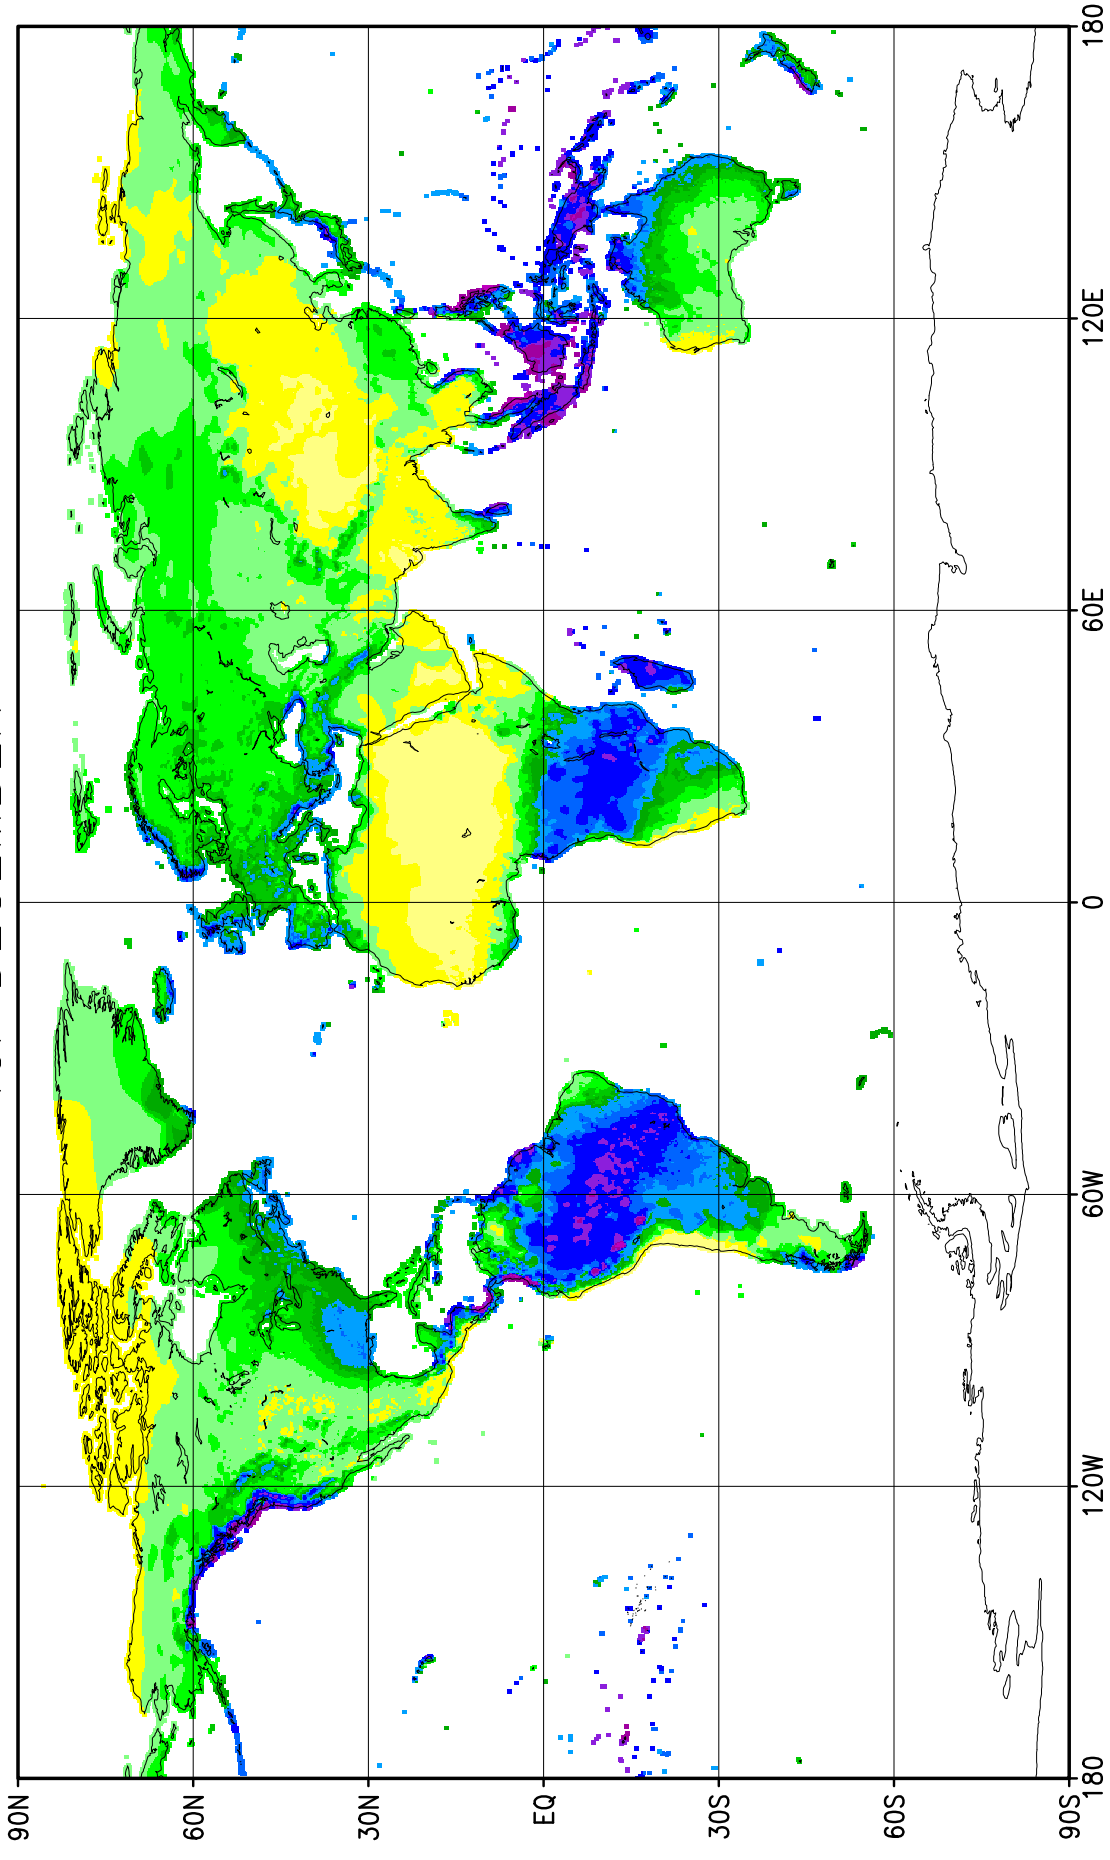

GPCC Precipitation Normals in mm/month (Version 2022)  
per 0.25 degree grid  
for DECEMBER

(c) GPCC 2022/05/11 number of stations: 86057 global