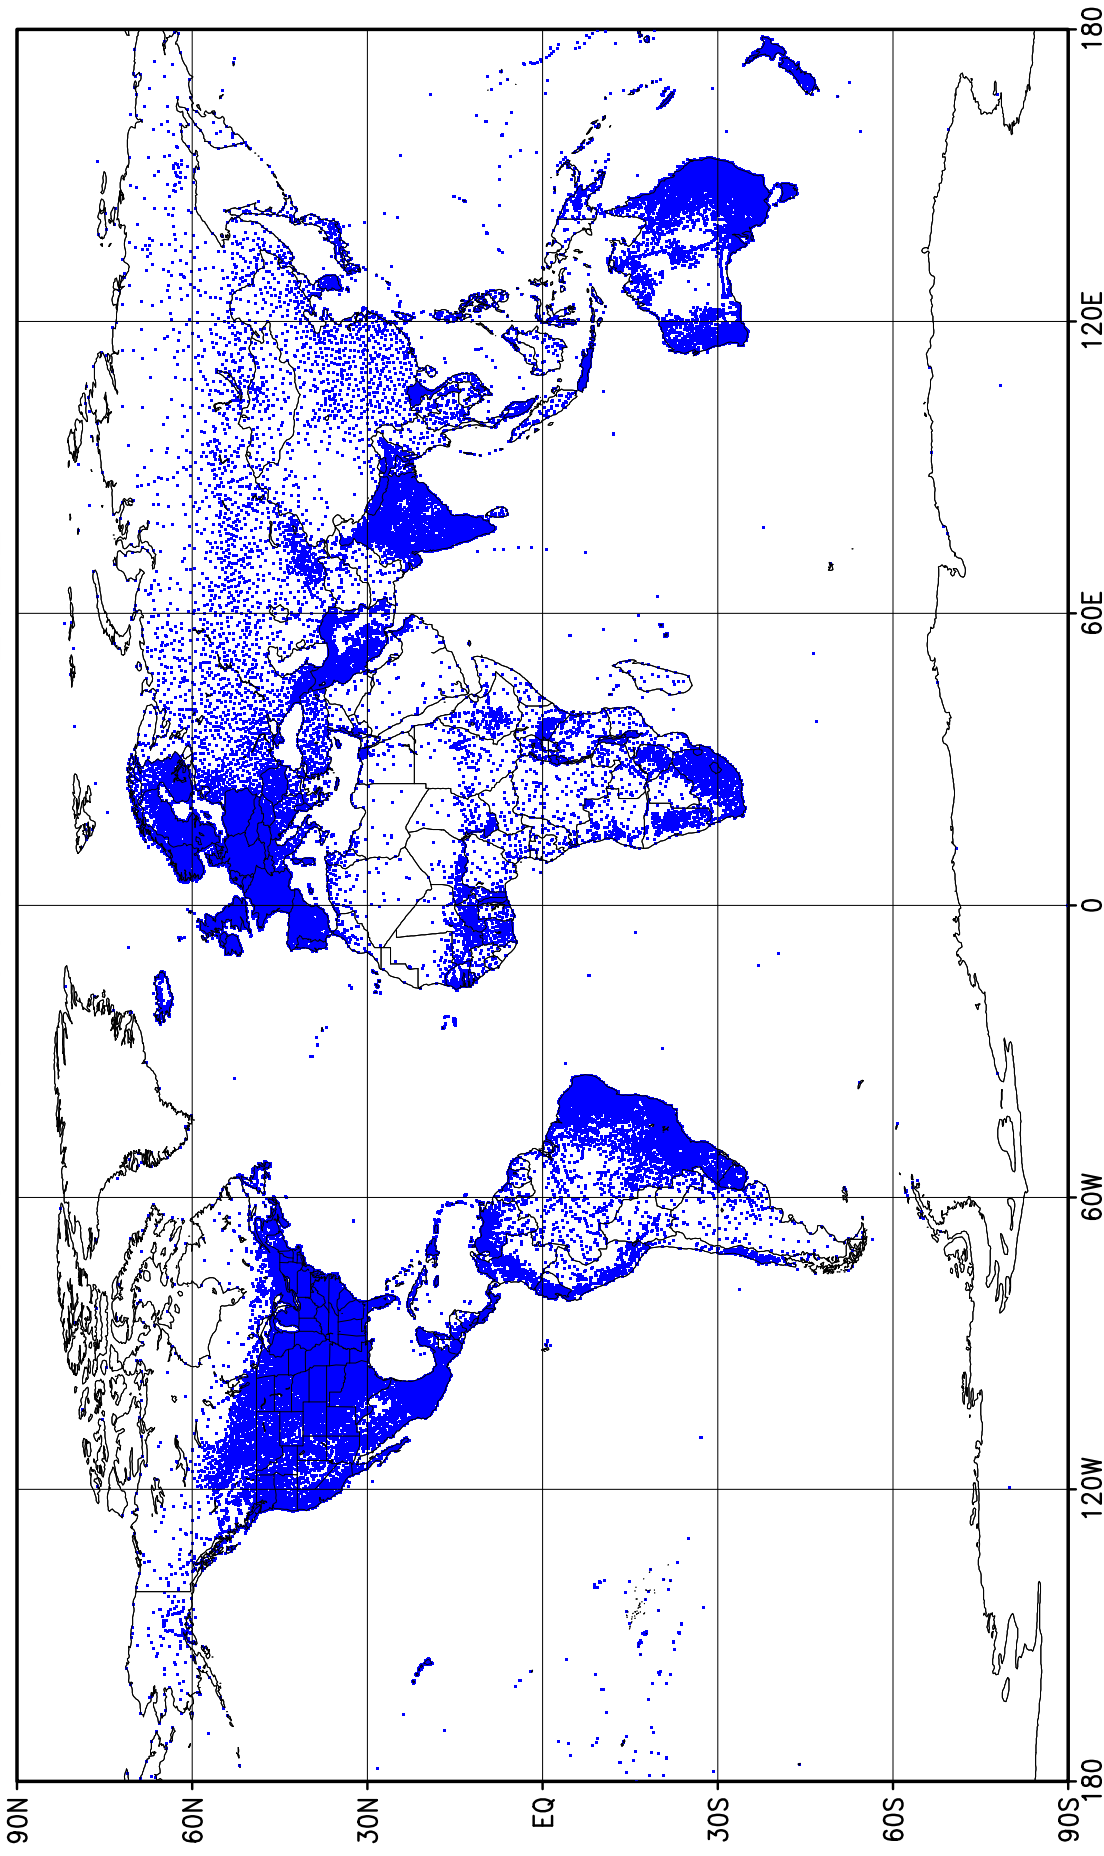

GPCC Precipitation Normals – station distribution –
for JUNE
after recalculation in 2022

(c) GPCC 2022/05/11 , number of gauges : 86181